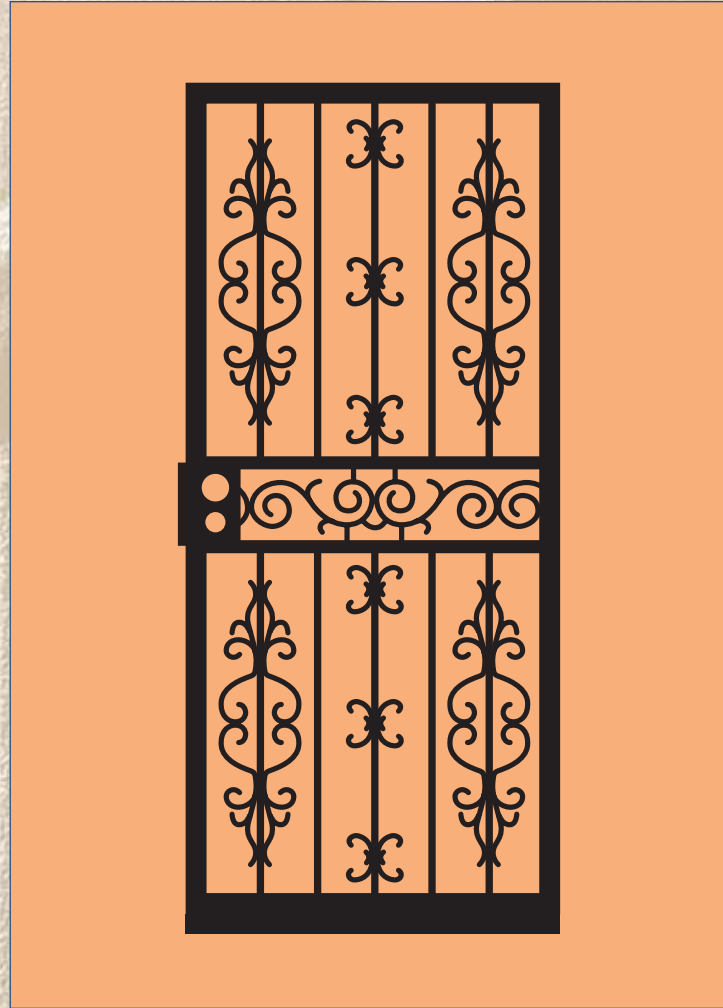

[return to design selection page](#)

STANDARD DESIGNS

design #26

related designs:

design #26

colour samples

from inside

other views
options
configurations